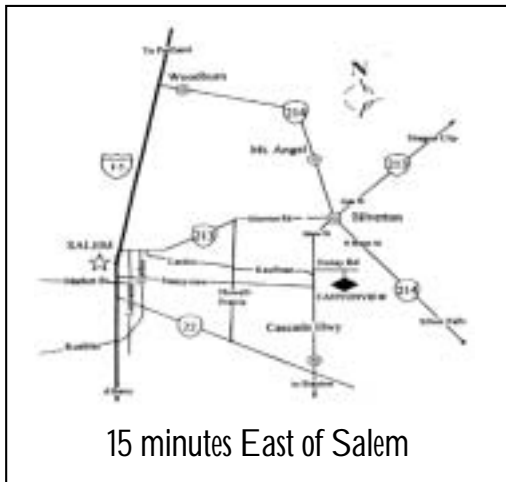

Foosball, air hockey, ping pong. etc